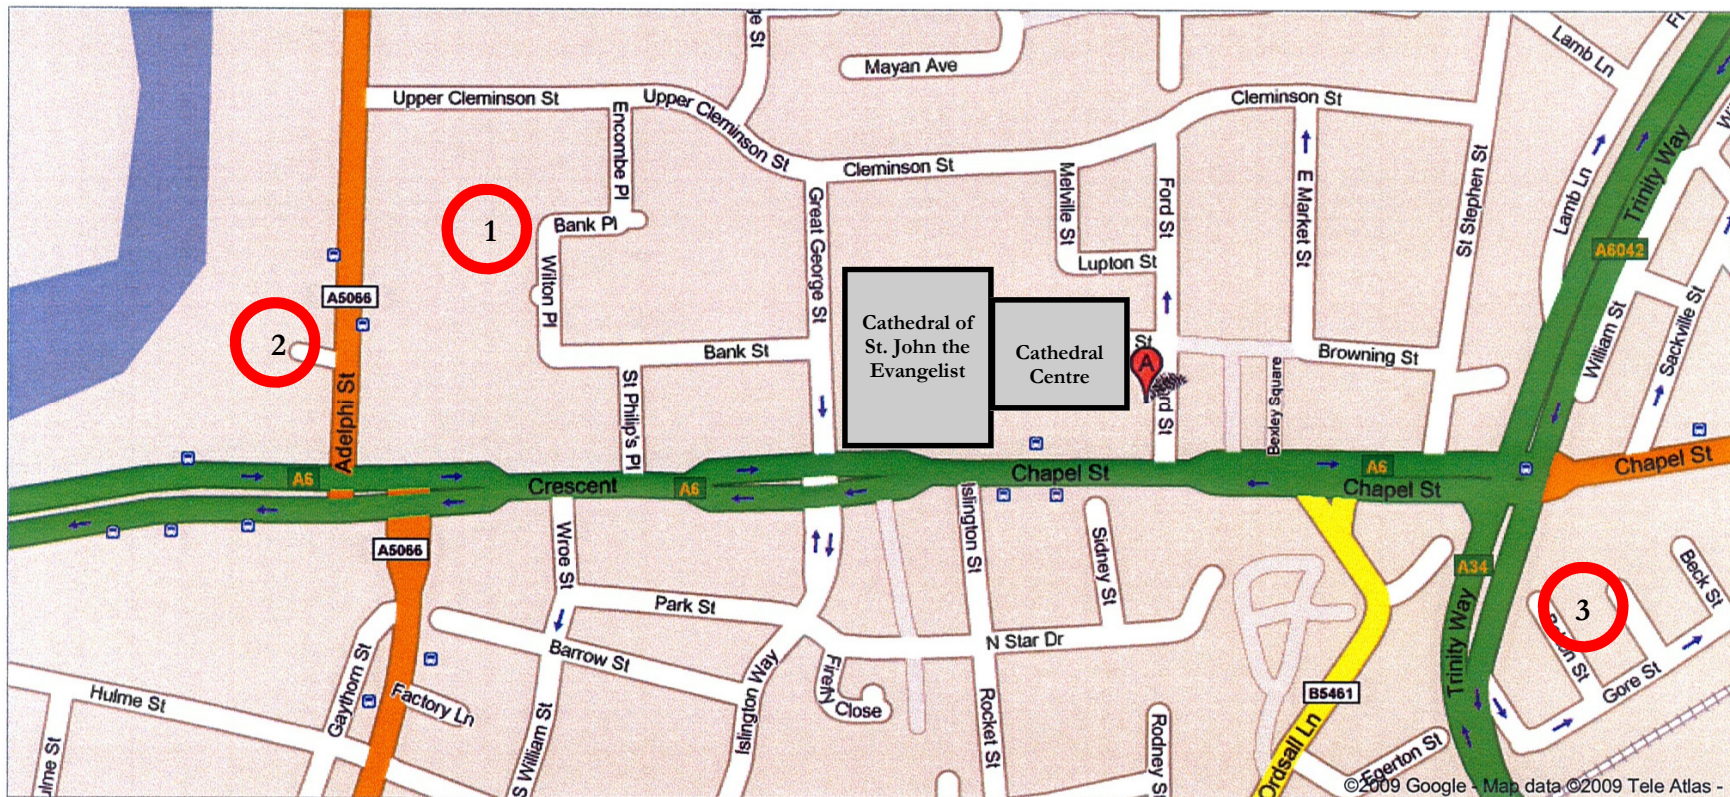

DIOCESE OF SALFORD

Cathedral Centre, 3 Ford Street, Salford, M3 6DP.

Telephone: 0161 817 2222.

LOCAL CAR PARKING FACILITIES

Car park locations:

- 1 Entrance off Wilton Place (Secure monitored car park £2.00 per day).
- 2 Entrance off Adelphi Street (Secure monitored car park £1.50 per day).
- 3 Entrance off Gore Street (Secure monitored car park £4.00 per day).

Access to the Cathedral Centre:

Disabled visitors can gain access to the Cathedral Centre Car Park via Ford Street. Please note—Ford Street is one way and can only be accessed from Chapel Street.

For visitors using local car parks please enter the Cathedral Centre via the pedestrian gate on Ford Street.